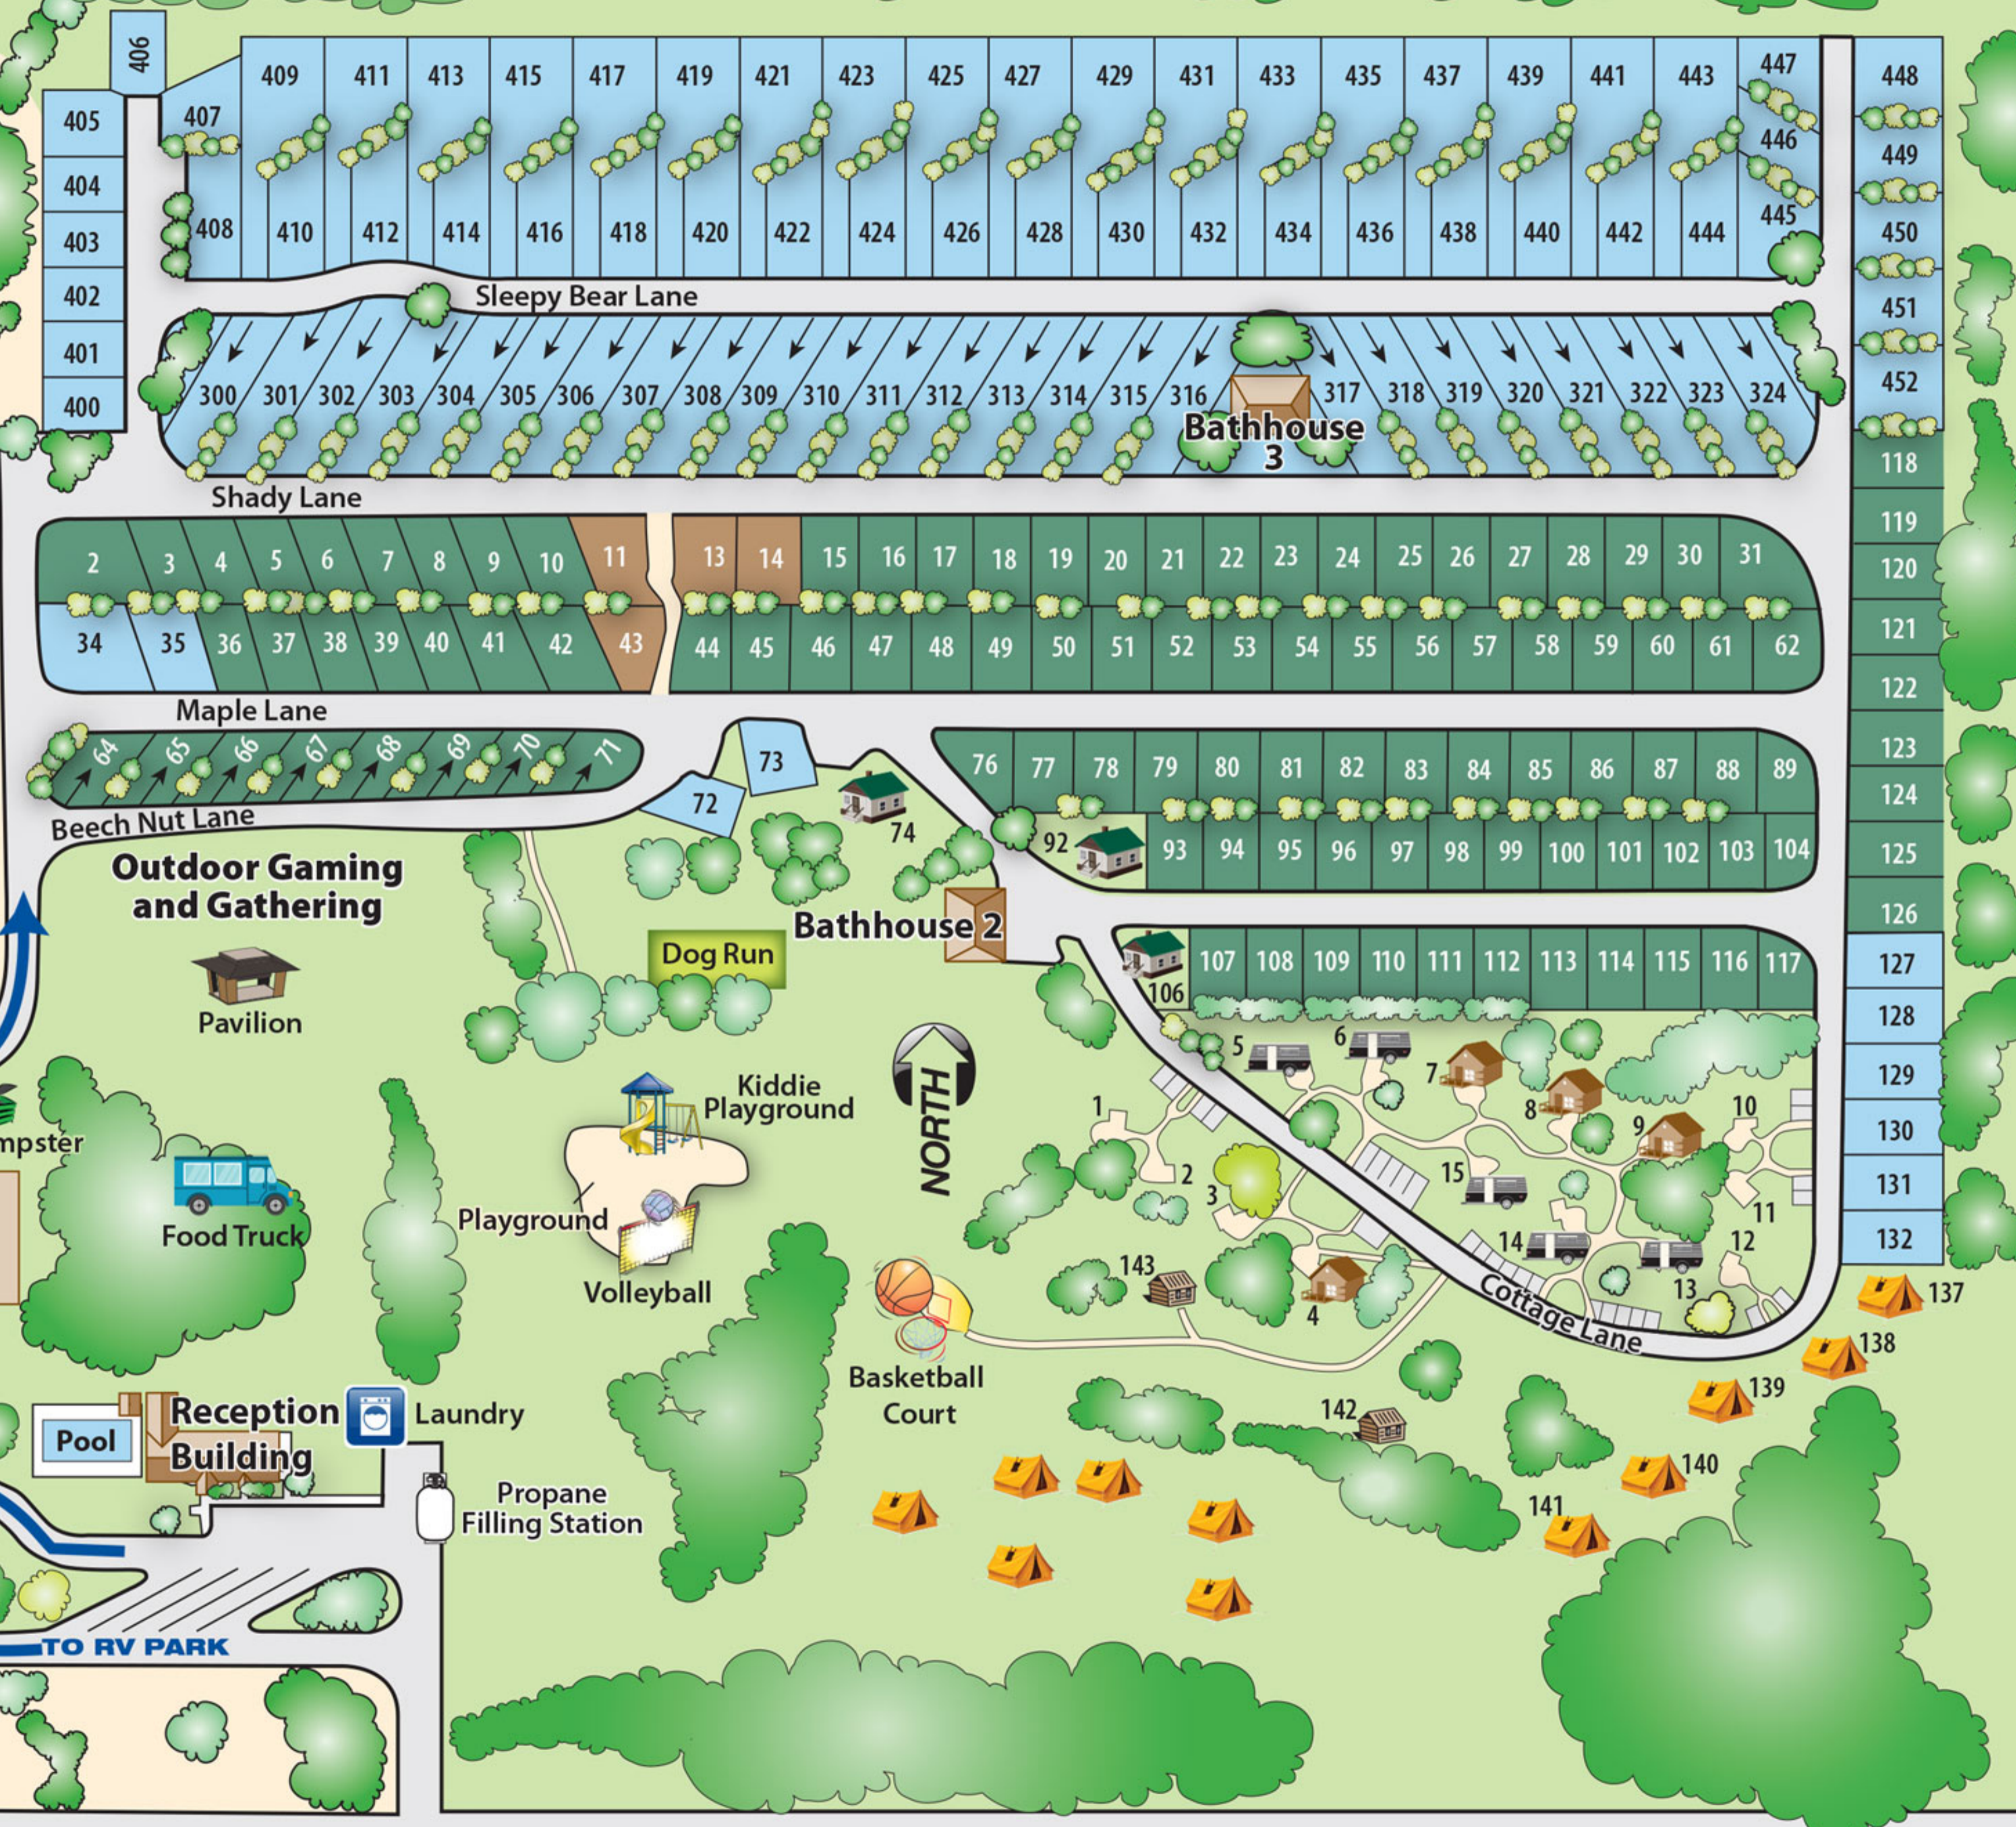

# RV RESORT

# RV PARK

## LEGEND

-  Full HookUp 50/30 AMP Sites
-  Full HookUp 30 AMP Sites
-  Water/Elec. 30 AMP Sites
-  Rustic Tent Sites
-  Cottages
-  Travel Trailer
-  Family Bunkhouse
-  Rustic Cabin
-  Laundry
-  Dump Station

Empire Hwy. (M-72)